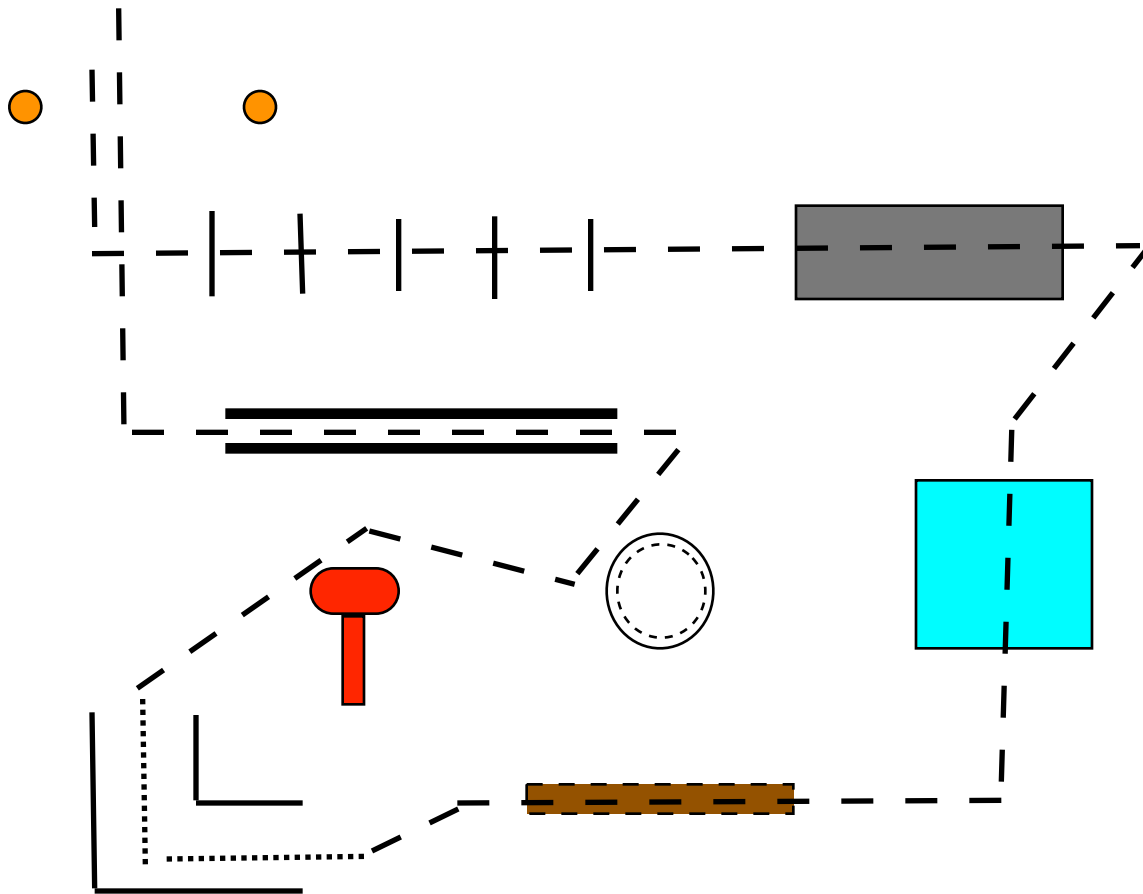

In hand Trail Course for 2016 Long Ears Days Miniature Donkey Section

Enter at a walk.

Trot over jumps

Walk over bridge, water and plank.

Back through L shape

Walk to Mail Box, take mail to Ring man

Pivot with back feet in circle

Walk through poles.

Trot through finish cones